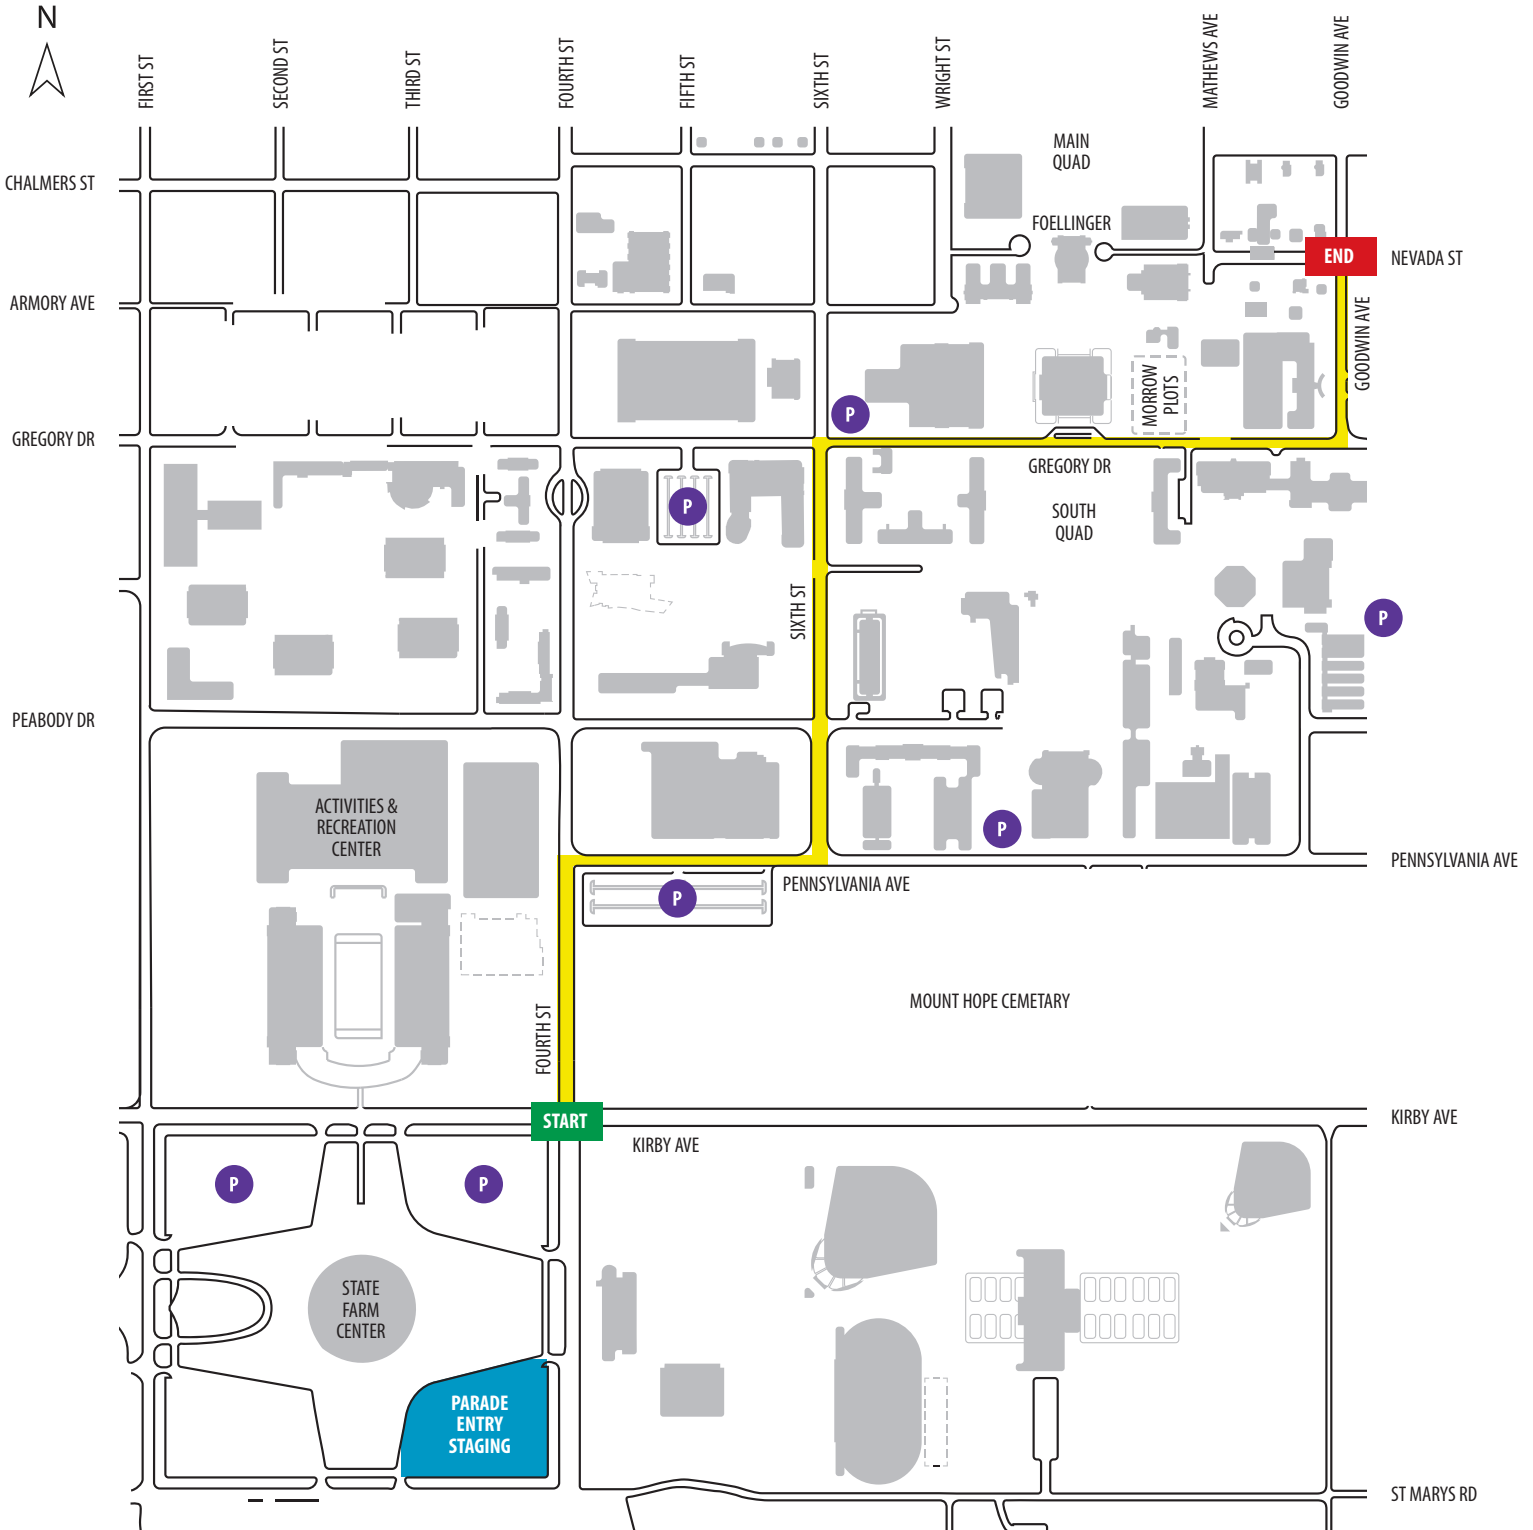

# Homecoming Parade Route

**START** FOURTH STREET AND KIRBY AVENUE

**END** GOODWIN AVENUE AND NEVADA STREET

 STATE FARM CENTER - SOUTHEAST LOT

 PARADE ROUTE

 PARKING