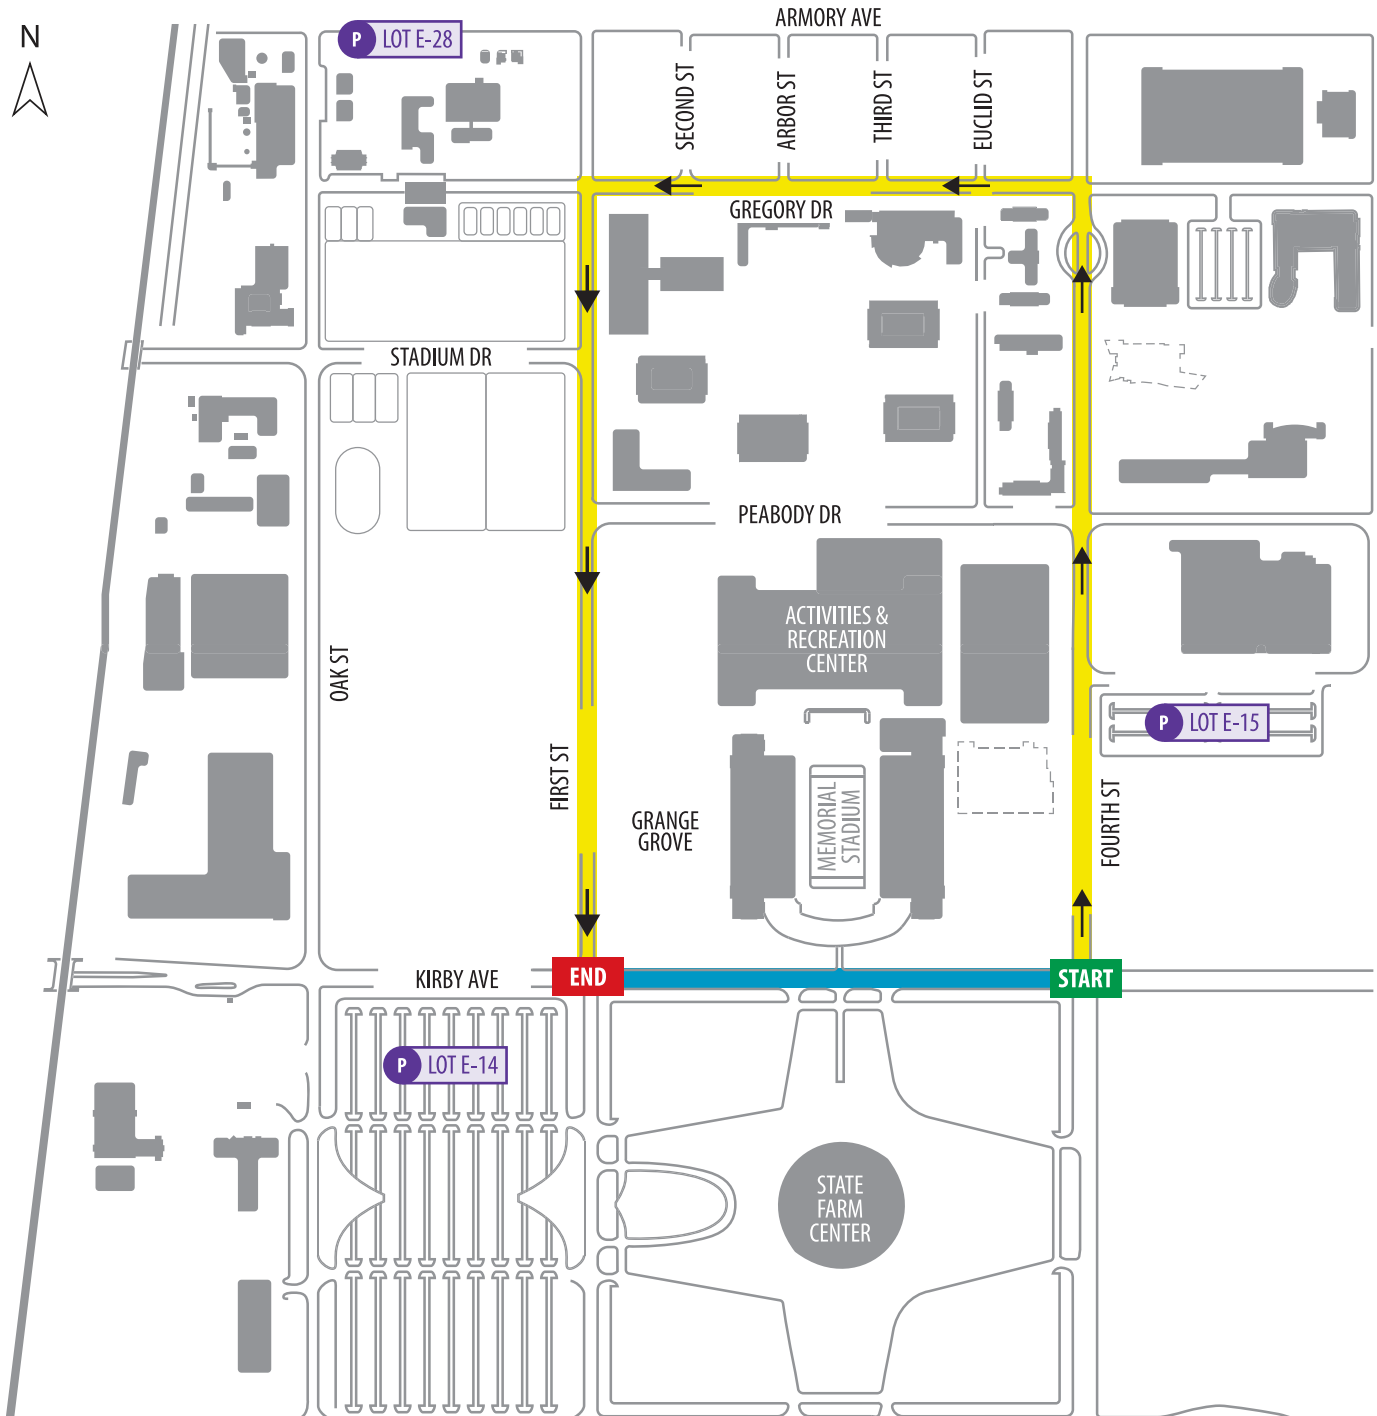

2023 HOMECOMING PARADE MAP

START CORNER OF FOURTH ST. AND KIRBY AVE.

END CORNER OF FIRST ST. AND KIRBY AVE.

PARADE ROUTE

STAGING AREA (on Kirby Ave. between First St. and Fourth St.)

- P** PARADE PARKING OPTIONS
- LOT E-14 (across from State Farm Center)
 - LOT E-15 & garage (Law School lot)
 - LOT E-28