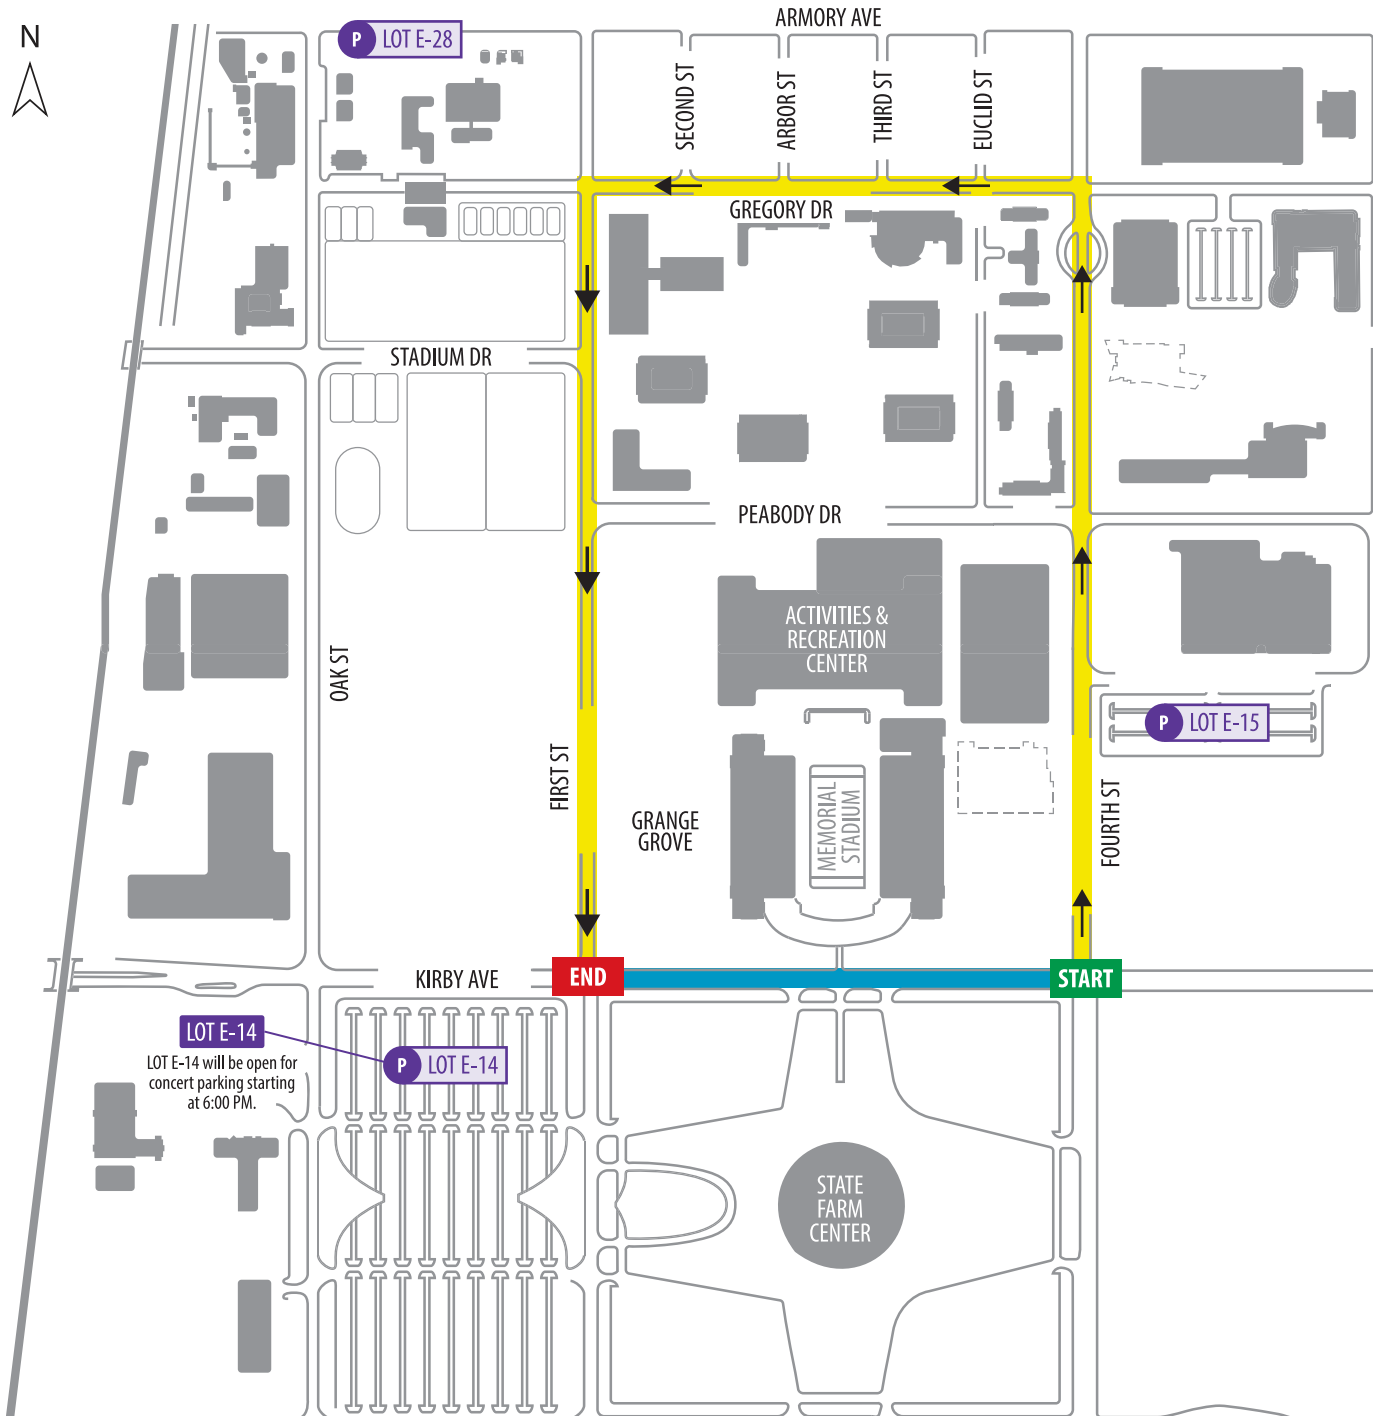

# 2024 HOMECOMING PARADE MAP

**START** CORNER OF FOURTH ST. AND KIRBY AVE.

**END** CORNER OF FIRST ST. AND KIRBY AVE.

**PARADE ROUTE**

**STAGING AREA** (on Kirby Ave. between First St. and Fourth St.)

- P** PARADE PARKING OPTIONS
- LOT E-14 (across from State Farm Center)
  - LOT E-15 & garage (Law School lot)
  - LOT E-28